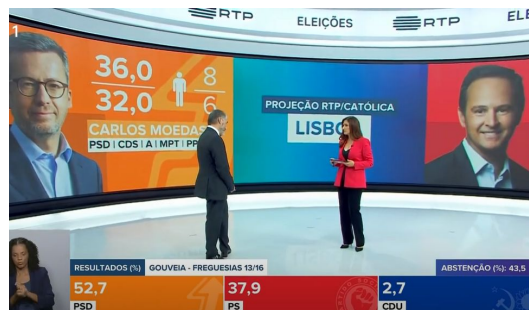

R³ SPACE ENGINE & DESIGNER

FLEXIBLE REAL-TIME 3D RENDER ENGINE

R³ SPACE ENGINE & DESIGNER

Flexible real-time 3D render engine to boost any broadcast

RENDER ENGINE FOR A COMPLETE WTVISION WORKFLOW

R³ Space Engine seamlessly integrates with the rest of wTVision's technology, covering the main software necessities of any major TV channel.

wTVision's graphic engine has been employed throughout the world in MCR, PCR and Sports operations, as well as in one-time special events.

R³ SPACE ENGINE

Real-time 3D render engine with live video inputs and fill & key outputs