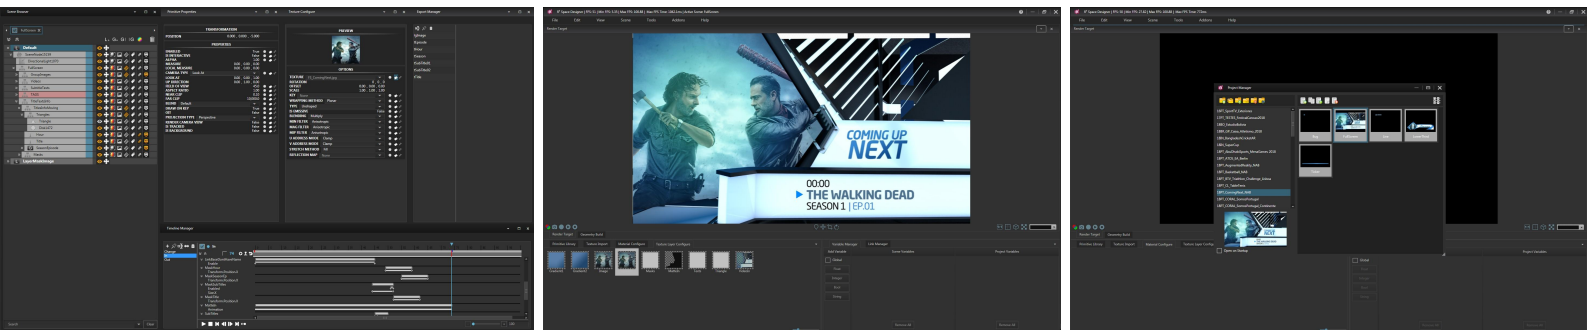

R³ SPACE ENGINE & DESIGNER

FLEXIBLE REAL-TIME 3D RENDER ENGINE

R³ SPACE ENGINE & DESIGNER

Flexible real-time 3D render engine to boost any broadcast

RENDER ENGINE FOR A COMPLETE WTVISION WORKFLOW

R³ Space Engine seamlessly integrates with the rest of wTVision's technology, covering the main software necessities of any major TV channel.

wTVision's graphic engine has been employed throughout the world in MCR, PCR and Sports operations, as well as in one-time special events.

R³ SPACE ENGINE

Real-time 3D render engine with live video inputs and fill & key outputs

MAIN FEATURES

- Real-time rendering
- SD, HD and 4K
- Fill & Key output
- 2D and 3D Graphics
- Live video input
- Internal keyer
- Unlimited layers
- Touch layer
- HDR, NDI and SMPTE 2110 (beta version) Input / Output

R³ SPACE DESIGNER

Easy and intuitive 3D graphics designer with real-time VGA and SDI output

MAIN FEATURES

- Real-time 3D animation tool
- 2D and 3D graphics
- Fill & key output
- 3rd-party model import
- Live video input
- 2D & 3D DVE
- 32-bit video textures
- Web page/browser as texture
- Keyframe animation editor
- 2D & 3D scrolls
- Touch sensitive primitives and objects
- Supports 8-bit and 16-bit Bits Per Channel (BPC)